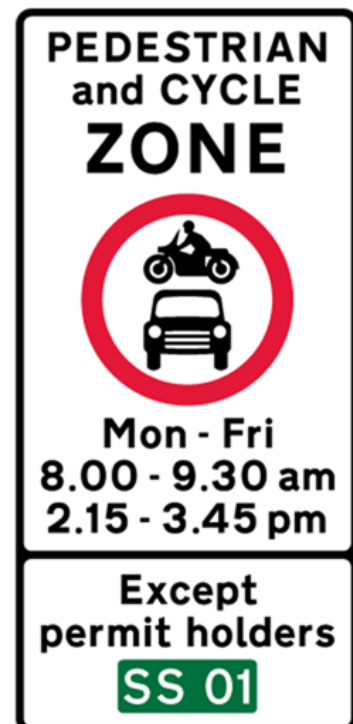

The planned timed closure of Stafford Rd (north of its junction with Howard Road) will come into effect from Monday 20 September 2021. The closure will be in place during term time only between 8am and 9:30am, and 2:15pm and 3:45pm.

During these times, students will not be able to be dropped off or picked up by motor vehicles within the closure zone along Stafford Road. This includes children who access Kidzplay. Only residents who live within the closure, school staff, emergency vehicles and blue badge holders will be able to continue to enter the zone. The closure will be signposted as a pedestrian and cycle zone, and will have camera enforcement in place in due course.

We encourage all families to leave the car at home where possible. Fewer car trips will help to improve local air quality, encourage more exercise, reduce congestion at peak times and reduce road traffic collisions. We understand some parents rely on the car for their journey. For those who need to travel by car please remember to park responsibly and considerately.