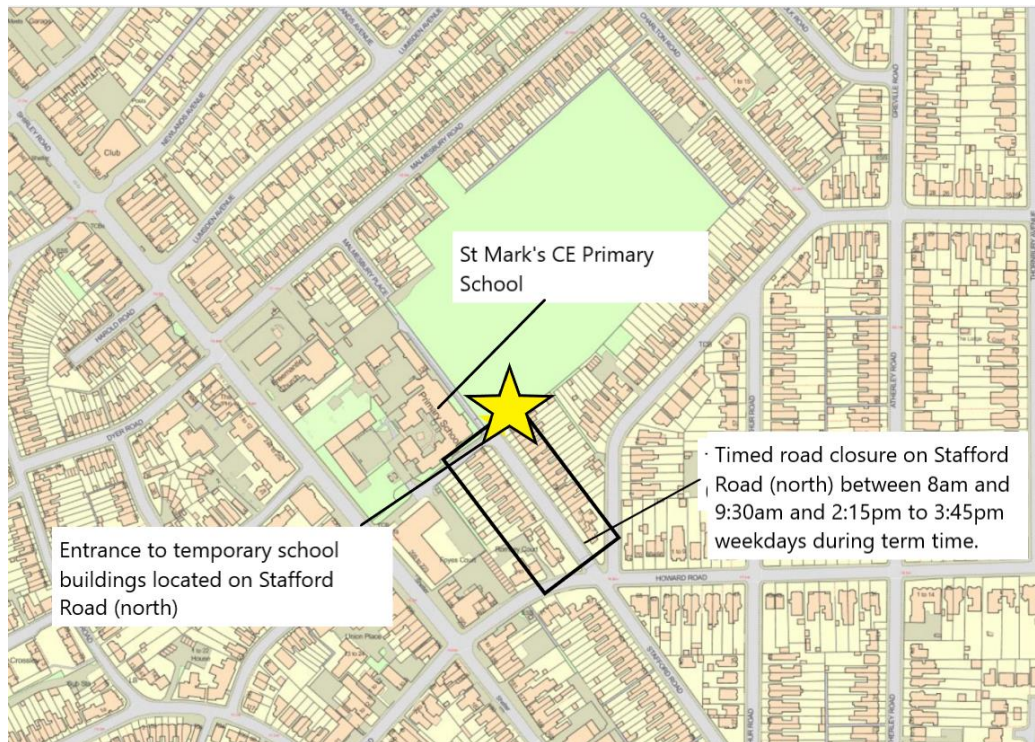

Map showing timed closure area:

Please visit transport.southampton.gov.uk/stmarks for more information about the St Mark's School Active Travel Zone (ATZ) programme. For any other enquiries please email roadworks@southampton.gov.uk.

Best wishes,

Southampton City Council & St Mark's CE Primary School